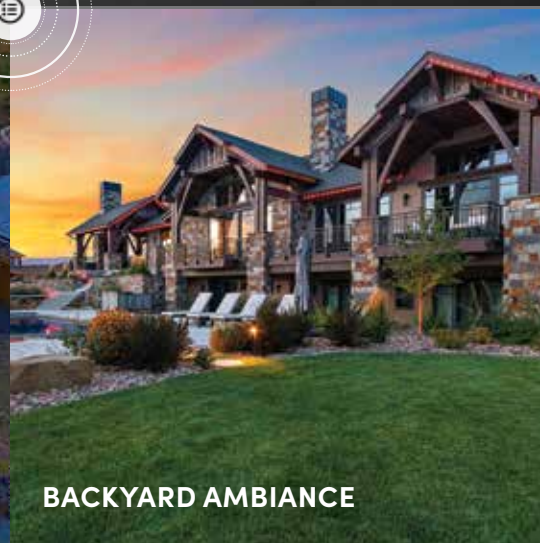

MARINE LIGHTING

BACKYARD AMBIANCE