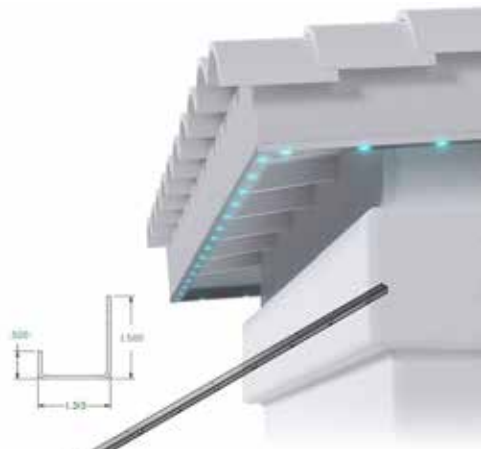

YOU CHOOSE ... TRADITIONAL, WALL WASH, ACCENT LIGHTING OR ALL THREE!

FACE MOUNT

The traditional holiday look

Oelo can be hung on the fascia, pointing outward for a traditional Christmas light glow. The system's LEDs are visible from every angle using this effect. And while this is considered our most traditional look, Oelo's app lets you create "gaps" in the lighting by allowing you to control each individual LED for a modern lighting effect.