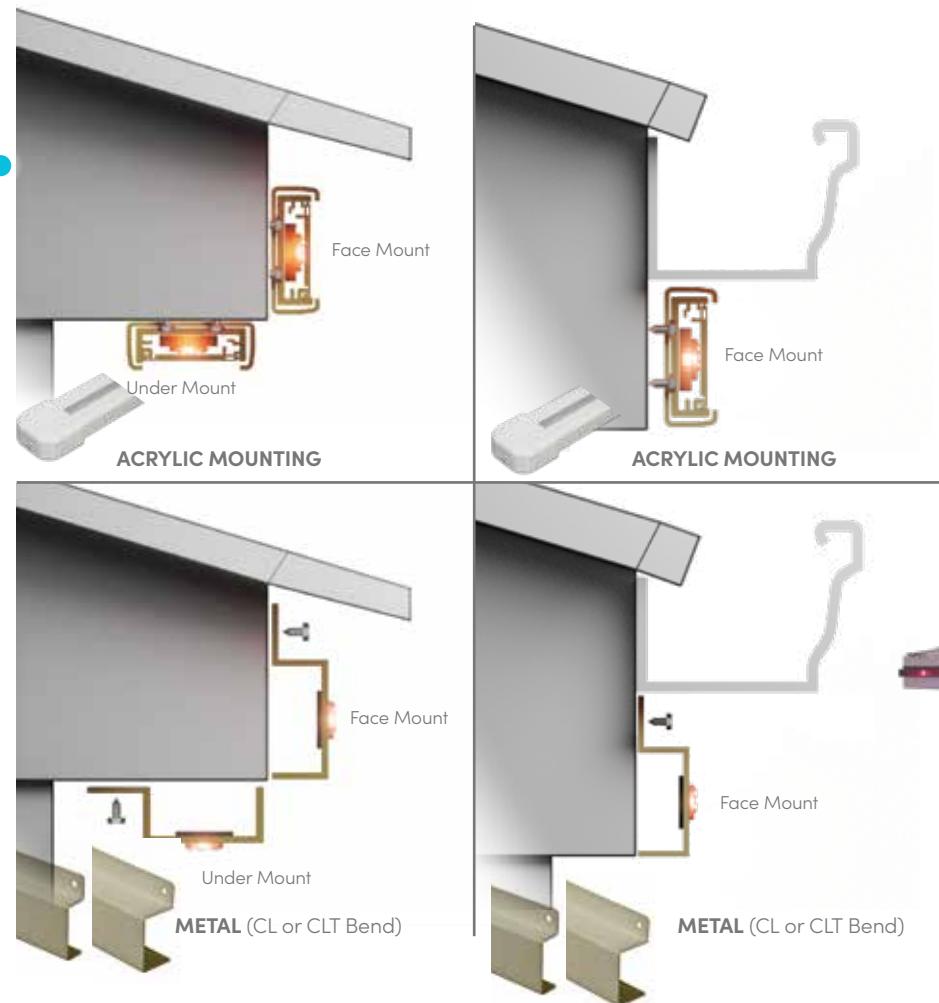

CALIFORNIA

WASHINGTON

COLORADO

TEXAS

Versatile lighting for years to come.

Our **IP68 water-proof rated LED lights** deliver Oelo's infinite lighting capabilities. Plus, each 36V system is rated for 100,000 hours of use, the equivalent of 34 years of nightly 8-hour glow, while Oelo's patented cover system is designed to withstand the elements while providing different mounting options.

MOUNTING OPTIONS FOR EVERY HOME

The Oelo acrylic system creates a flush look, while our metal channel system features a variety of bends for added mounting options.

And check out our **NEW C Slim channel**. If your home has exposed rafters, this bend can be mounted to the bottom fascia board for downward lighting. (This type of fascia is typically found on adobe-style homes.)

YOU CHOOSE ... TRADITIONAL, WALL WASH, ACCENT LIGHTING OR ALL THREE!

FACE MOUNT

The traditional holiday look

Oelo can be hung on the fascia, pointing outward for a traditional Christmas light glow. The system's LEDs are visible from every angle using this effect. And while this is considered our most traditional look, Oelo's app lets you create "gaps" in the lighting by allowing you to control each individual LED for a modern lighting effect.

UNDER MOUNT

The outdoor wall wash effect

Oelo is one of the few permanent lighting systems that can be hung BOTH on the fascia AND under the eaves. The under-mount effect creates a wall-wash glow, illuminating the exterior with color to eliminate shadows and highlight the wall. This effect is compliant with the Dark Sky Initiative because the LEDs are angled downward.